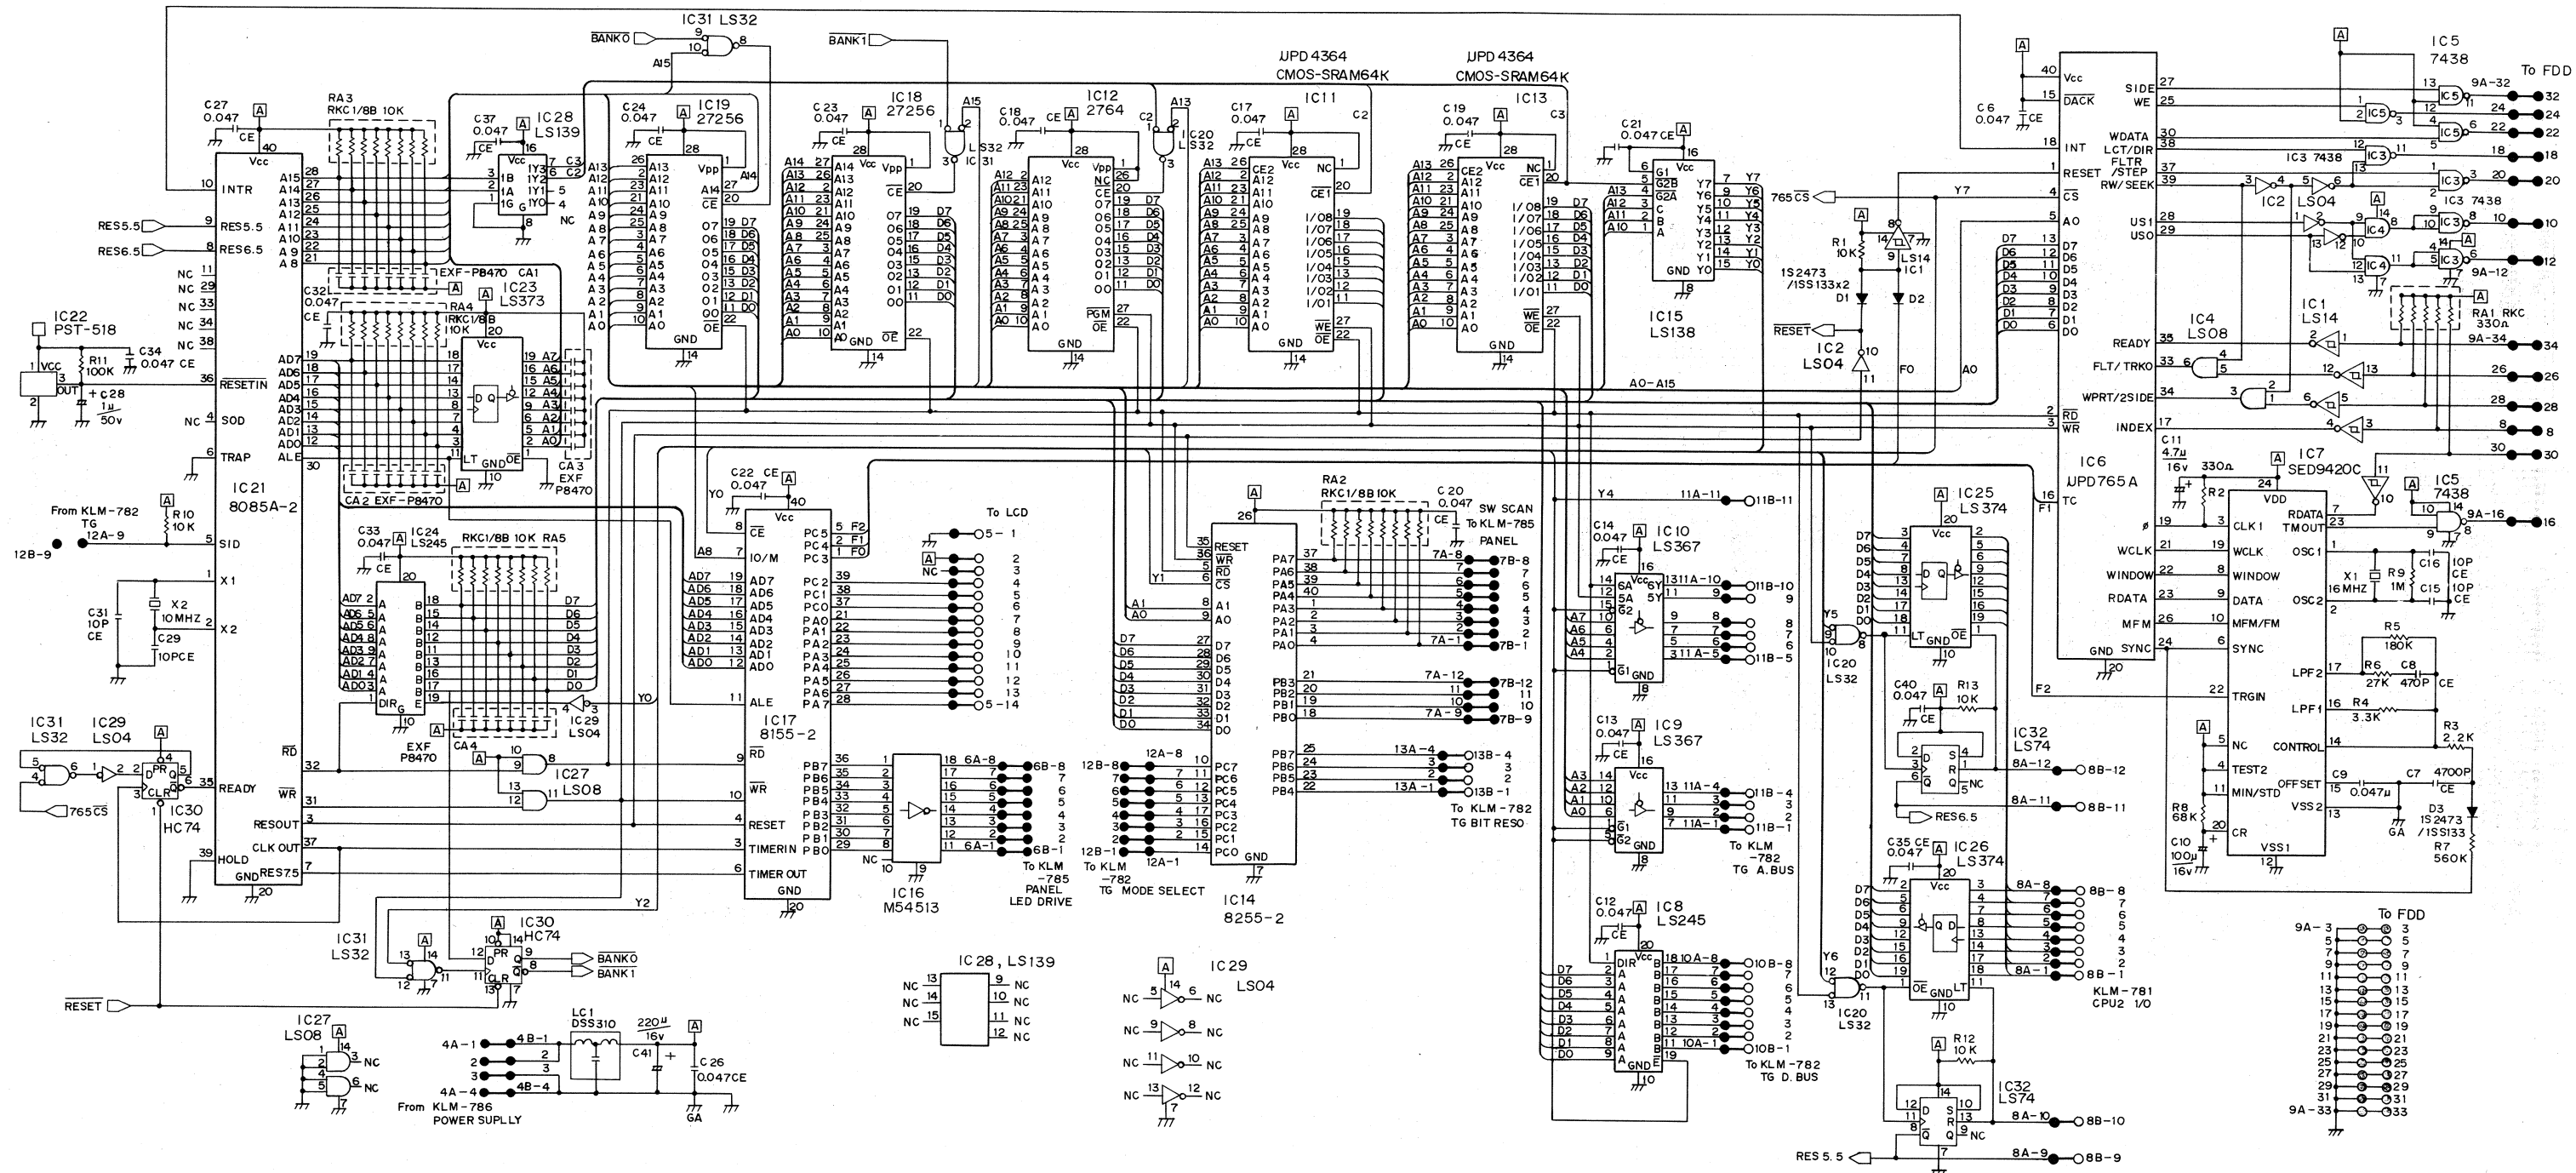

DSS-1

DIGITAL SAMPLING SYNTHESIZER SERVICE MANUAL

CONTENTS

1. SPECIFICATIONS	2	9. SYSTEM EXPLANATION.....	32
2. ERROR MESSAGES	3	10. MAIN CIRCUIT EXPLANATION	39
3. MIDI IMPLEMENTATION	4	11. CHECK AND ADJUSTMENT PROCEDURE.....	43
4. STRUTURAL DIAGRAM.....	9	12. REFERENCE DATA	49
5. CONNECTOR DIAGRAM	12	13. TROUBLESHOOTING GUIDE	59
6. BLOCK DIAGRAM.....	13	14. PARTS LIST	62
7. CIRCUIT DIAGRAM.....	14		
8. P.C. BOARD.....	25		

KORG®

KLM-780

KLM-786

TRANS
C-020

	100v	200v
FU 1		
FU 2	125v 2A	250vT1.6A
FU 3		
FU 4		
FU 5	125v 3A	250vT1.6A
FU 6	125v 4A	250vT3.15A

M-1050

KLM-1061

KEYBOARD MATRIX

DIODE; 1S1555

23B- 1 2 3 4 5 6 7 8

24B- 1 2 3 4 5 6 7 8

25B- 1 2 3 4 5 6 7 8

KLM-784. 785. 788. 1012. 1013

KLM-1036

KLM-1049