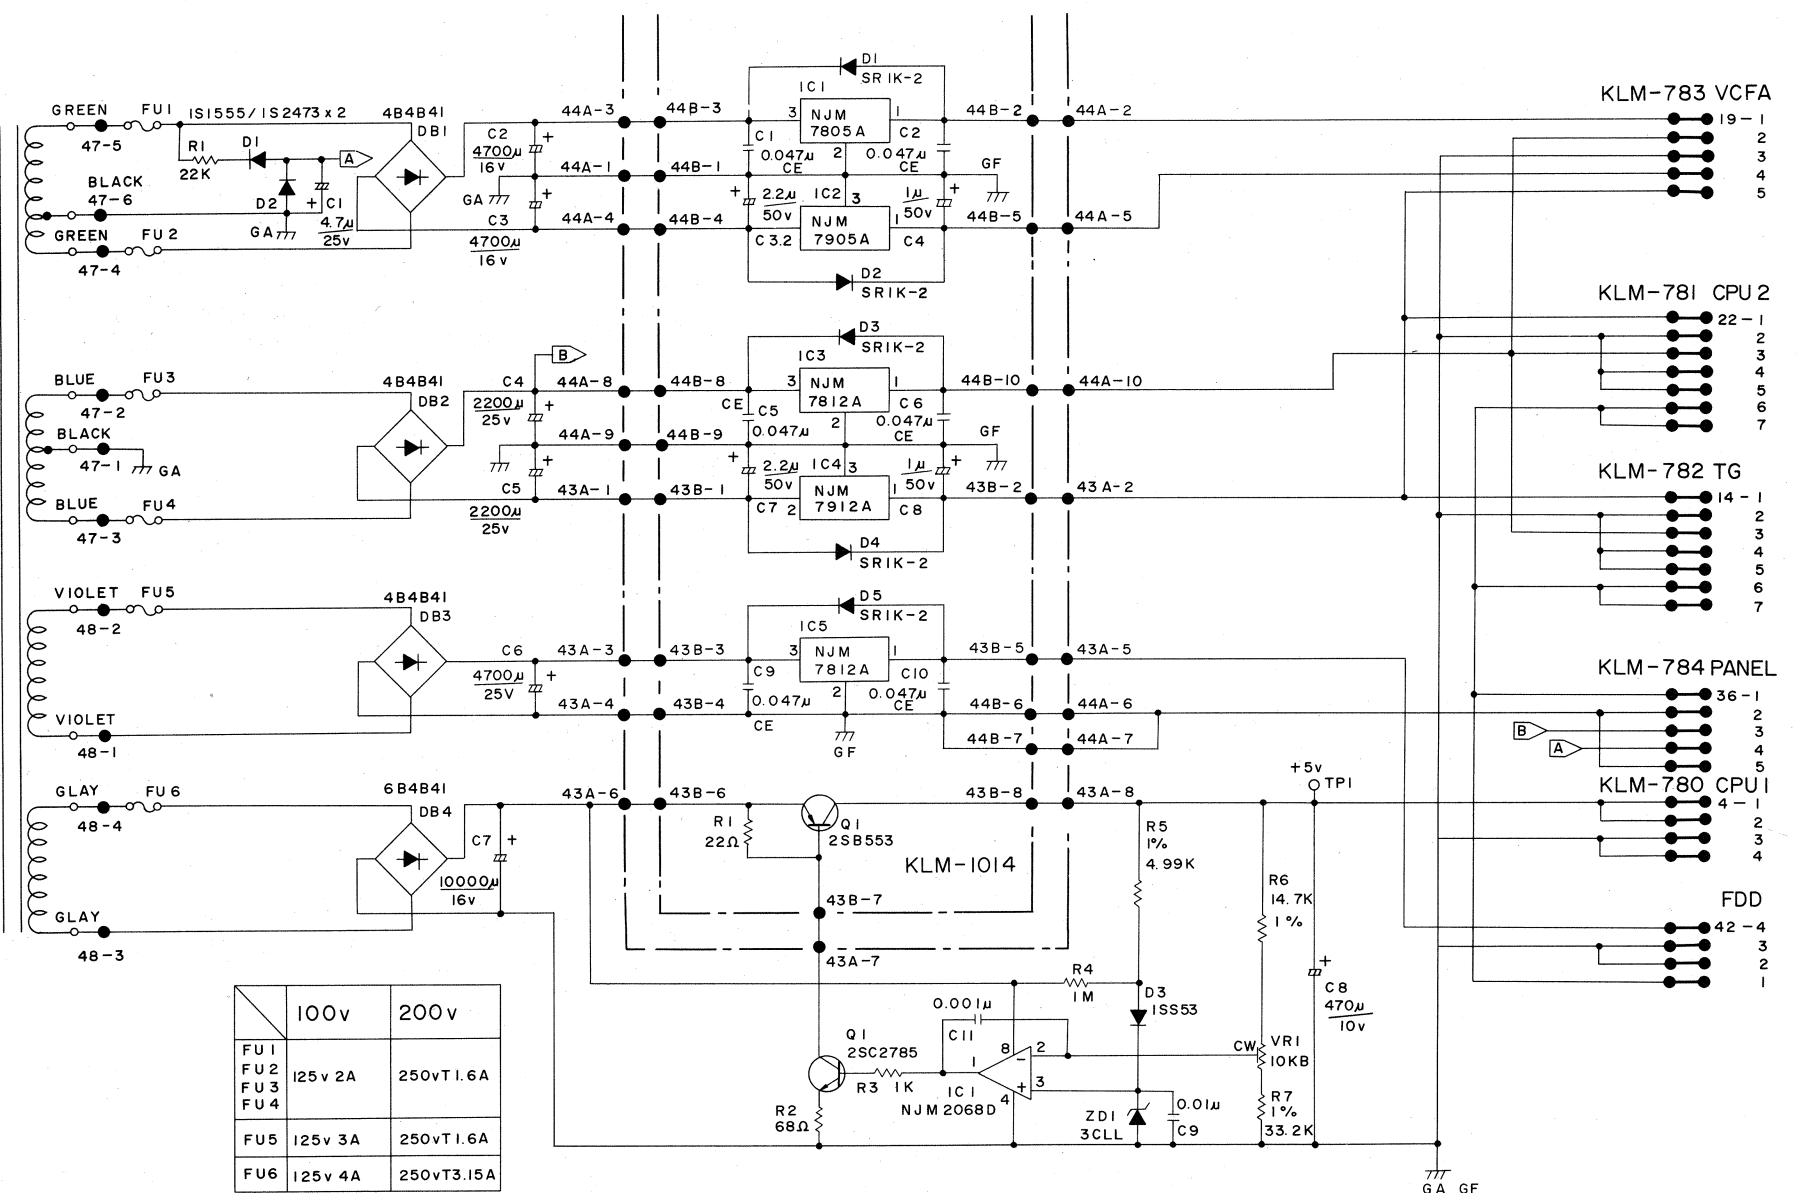

DSS-1

DIGITAL SAMPLING SYNTHESIZER SERVICE MANUAL

CONTENTS

1. SPECIFICATIONS	2	9. SYSTEM EXPLANATION.....	32
2. ERROR MESSAGES	3	10. MAIN CIRCUIT EXPLANATION	39
3. MIDI IMPLEMENTATION	4	11. CHECK AND ADJUSTMENT PROCEDURE.....	43
4. STRUTURAL DIAGRAM.....	9	12. REFERENCE DATA	49
5. CONNECTOR DIAGRAM	12	13. TROUBLESHOOTING GUIDE	59
6. BLOCK DIAGRAM.....	13	14. PARTS LIST	62
7. CIRCUIT DIAGRAM.....	14		
8. P.C. BOARD.....	25		

KORG®

KLM-780

KLM-786

TRANS
C-020

	100v	200v
FU 1		
FU 2	125v 2A	250vT1.6A
FU 3		
FU 4		
FU 5	125v 3A	250vT1.6A
FU 6	125v 4A	250vT3.15A

M-1050

KLM-1061

KEYBOARD MATRIX

DIODE; 1S1555

23B- 1 2 3 4 5 6 7 8

24B- 1 2 3 4 5 6 7 8

25B- 1 2 3 4 5 6 7 8

KLM-784. 785. 788. 1012. 1013

KLM-1036

KLM-1049