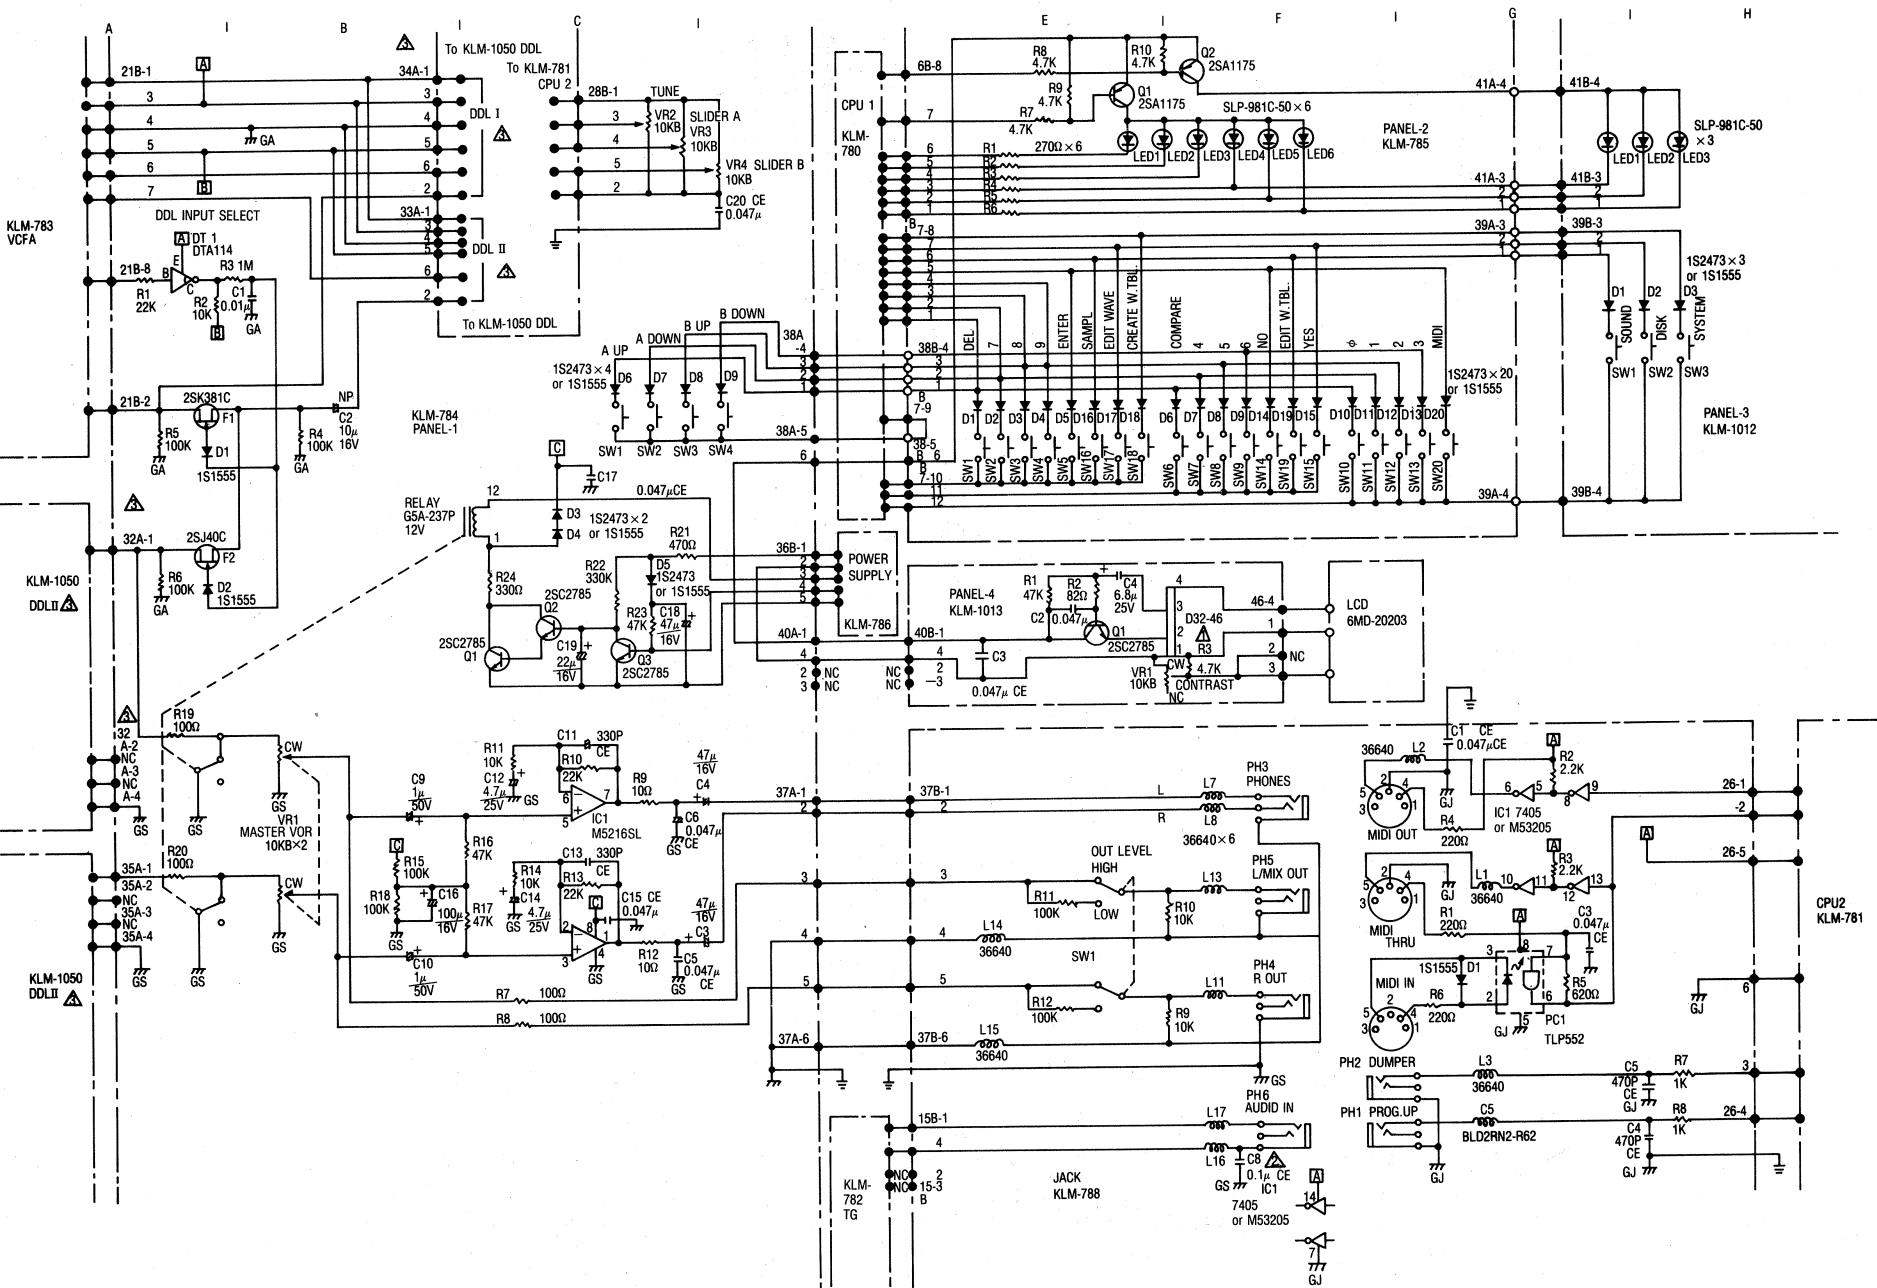

DSS-1

DIGITAL SAMPLING SYNTHESIZER SERVICE MANUAL

CONTENTS

1. SPECIFICATIONS	2	9. SYSTEM EXPLANATION.....	32
2. ERROR MESSAGES	3	10. MAIN CIRCUIT EXPLANATION	39
3. MIDI IMPLEMENTATION	4	11. CHECK AND ADJUSTMENT PROCEDURE.....	43
4. STRUTURAL DIAGRAM.....	9	12. REFERENCE DATA	49
5. CONNECTOR DIAGRAM	12	13. TROUBLESHOOTING GUIDE	59
6. BLOCK DIAGRAM.....	13	14. PARTS LIST	62
7. CIRCUIT DIAGRAM.....	14		
8. P.C. BOARD.....	25		

KORG®

KLM-780

KLM-786

TRANS
C-020

	100v	200v
FU 1		
FU 2	125v 2A	250vT1.6A
FU 3		
FU 4		
FU 5	125v 3A	250vT1.6A
FU 6	125v 4A	250vT3.15A

M-1050

KLM-1061

KEYBOARD MATRIX

DIODE; 1S1555

23B- 1 2 3 4 5 6 7 8

24B- 1 2 3 4 5 6 7 8

25B- 1 2 3 4 5 6 7 8

KLM-784. 785. 788. 1012. 1013

KLM-1036

KLM-1049