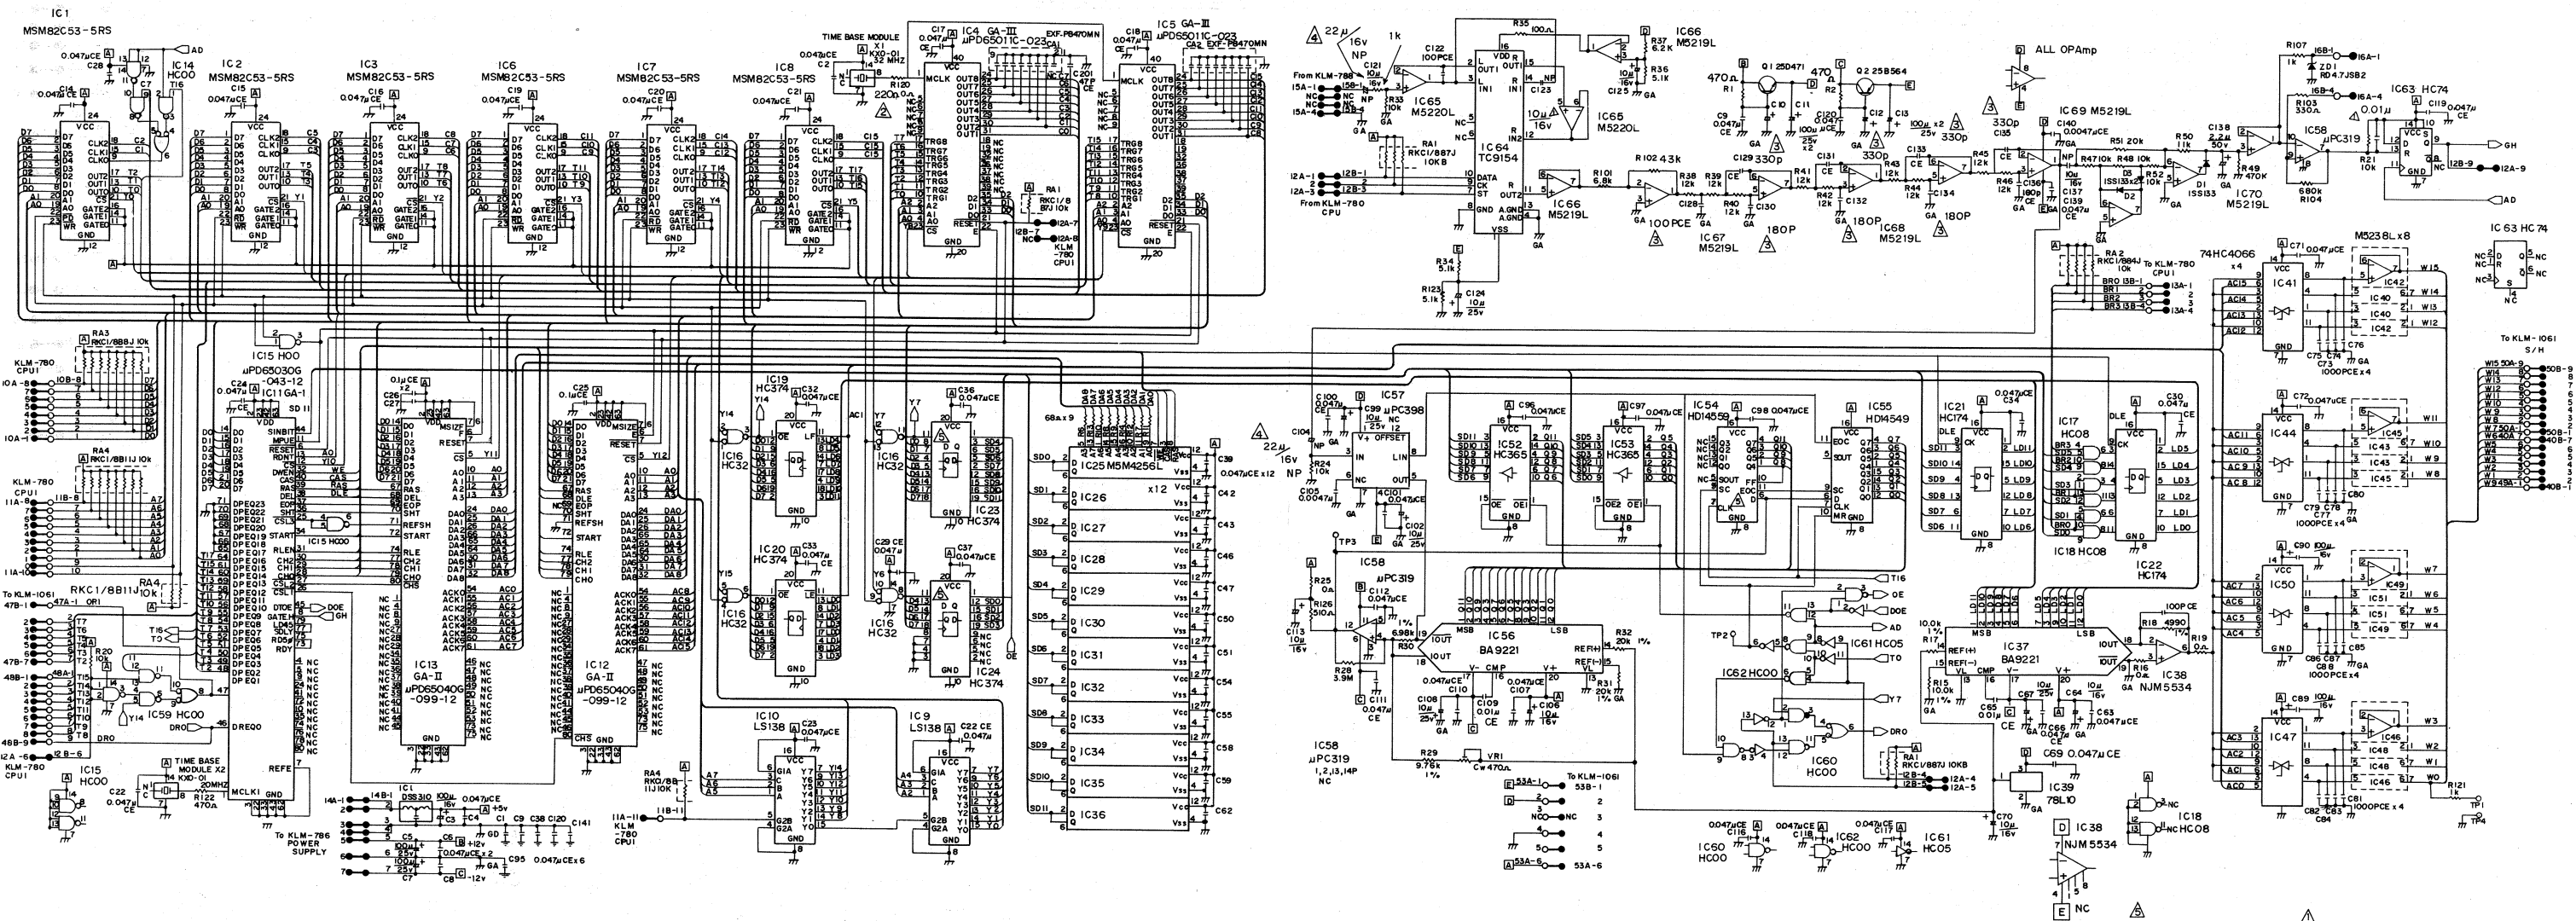

DSS-1

DIGITAL SAMPLING SYNTHESIZER SERVICE MANUAL

CONTENTS

1. SPECIFICATIONS	2	9. SYSTEM EXPLANATION.....	32
2. ERROR MESSAGES	3	10. MAIN CIRCUIT EXPLANATION	39
3. MIDI IMPLEMENTATION	4	11. CHECK AND ADJUSTMENT PROCEDURE.....	43
4. STRUTURAL DIAGRAM.....	9	12. REFERENCE DATA	49
5. CONNECTOR DIAGRAM	12	13. TROUBLESHOOTING GUIDE	59
6. BLOCK DIAGRAM.....	13	14. PARTS LIST	62
7. CIRCUIT DIAGRAM.....	14		
8. P.C. BOARD.....	25		

KORG®

KLM-780

KLM-786

TRANS
C-020

	100v	200v
FU 1		
FU 2	125v 2A	250vT1.6A
FU 3		
FU 4		
FU 5	125v 3A	250vT1.6A
FU 6	125v 4A	250vT3.15A

M-1050

KLM-1061

KEYBOARD MATRIX

DIODE; 1S1555

23B- 1 2 3 4 5 6 7 8

24B- 1 2 3 4 5 6 7 8

25B- 1 2 3 4 5 6 7 8

KLM-784. 785. 788. 1012. 1013

KLM-1036

KLM-1049