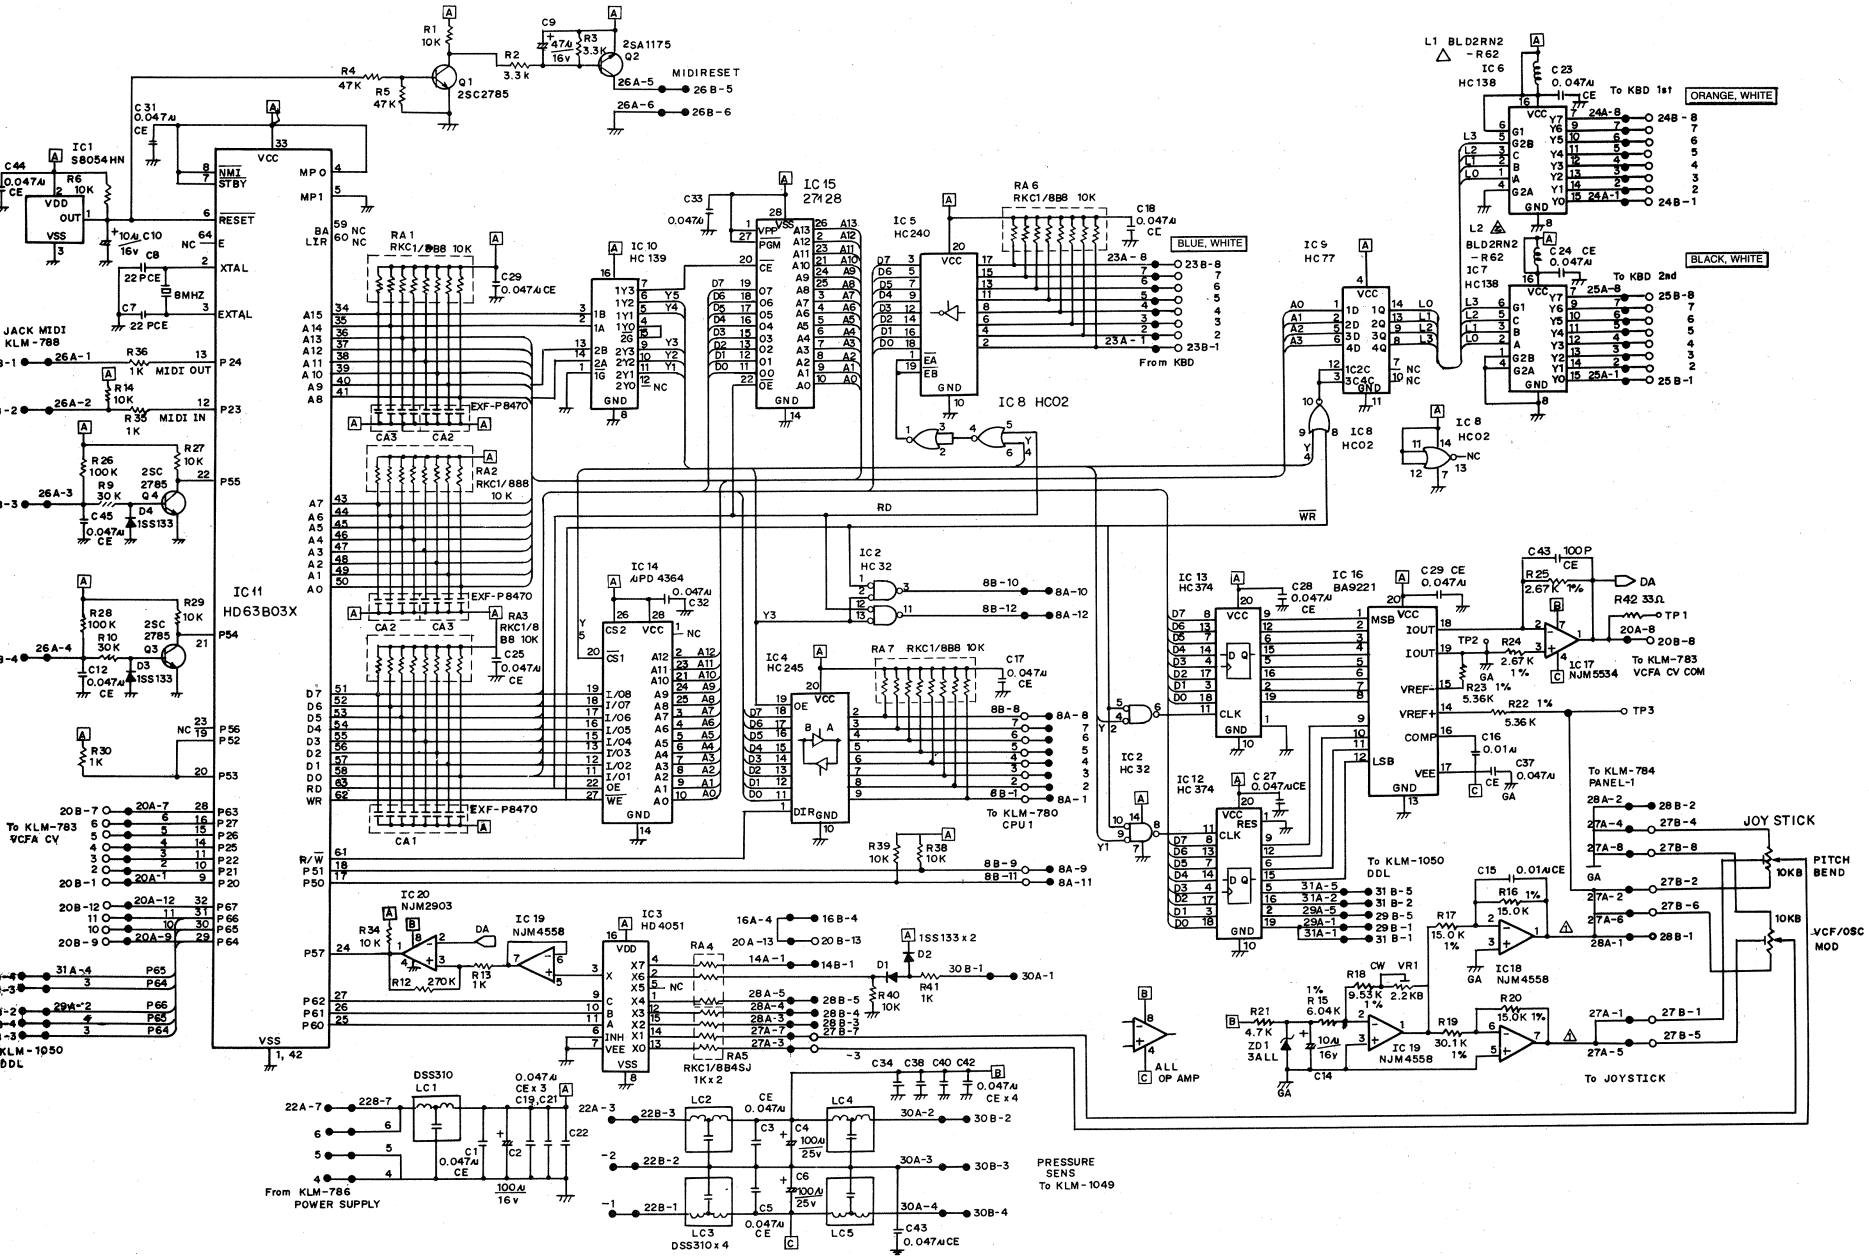

DSS-1

DIGITAL SAMPLING SYNTHESIZER SERVICE MANUAL

CONTENTS

1. SPECIFICATIONS	2	9. SYSTEM EXPLANATION.....	32
2. ERROR MESSAGES	3	10. MAIN CIRCUIT EXPLANATION	39
3. MIDI IMPLEMENTATION	4	11. CHECK AND ADJUSTMENT PROCEDURE.....	43
4. STRUTURAL DIAGRAM.....	9	12. REFERENCE DATA	49
5. CONNECTOR DIAGRAM	12	13. TROUBLESHOOTING GUIDE	59
6. BLOCK DIAGRAM.....	13	14. PARTS LIST	62
7. CIRCUIT DIAGRAM.....	14		
8. P.C. BOARD.....	25		

KORG®

KLM-780

KLM-786

TRANS
C-020

	100v	200v
FU 1		
FU 2	125v 2A	250vT1.6A
FU 3		
FU 4		
FU 5	125v 3A	250vT1.6A
FU 6	125v 4A	250vT3.15A

M-1050

KLM-1061

KEYBOARD MATRIX

DIODE; 1S1555

23B- 1 2 3 4 5 6 7 8

24B- 1 2 3 4 5 6 7 8

25B- 1 2 3 4 5 6 7 8

KLM-784. 785. 788. 1012. 1013

KLM-1036

KLM-1049