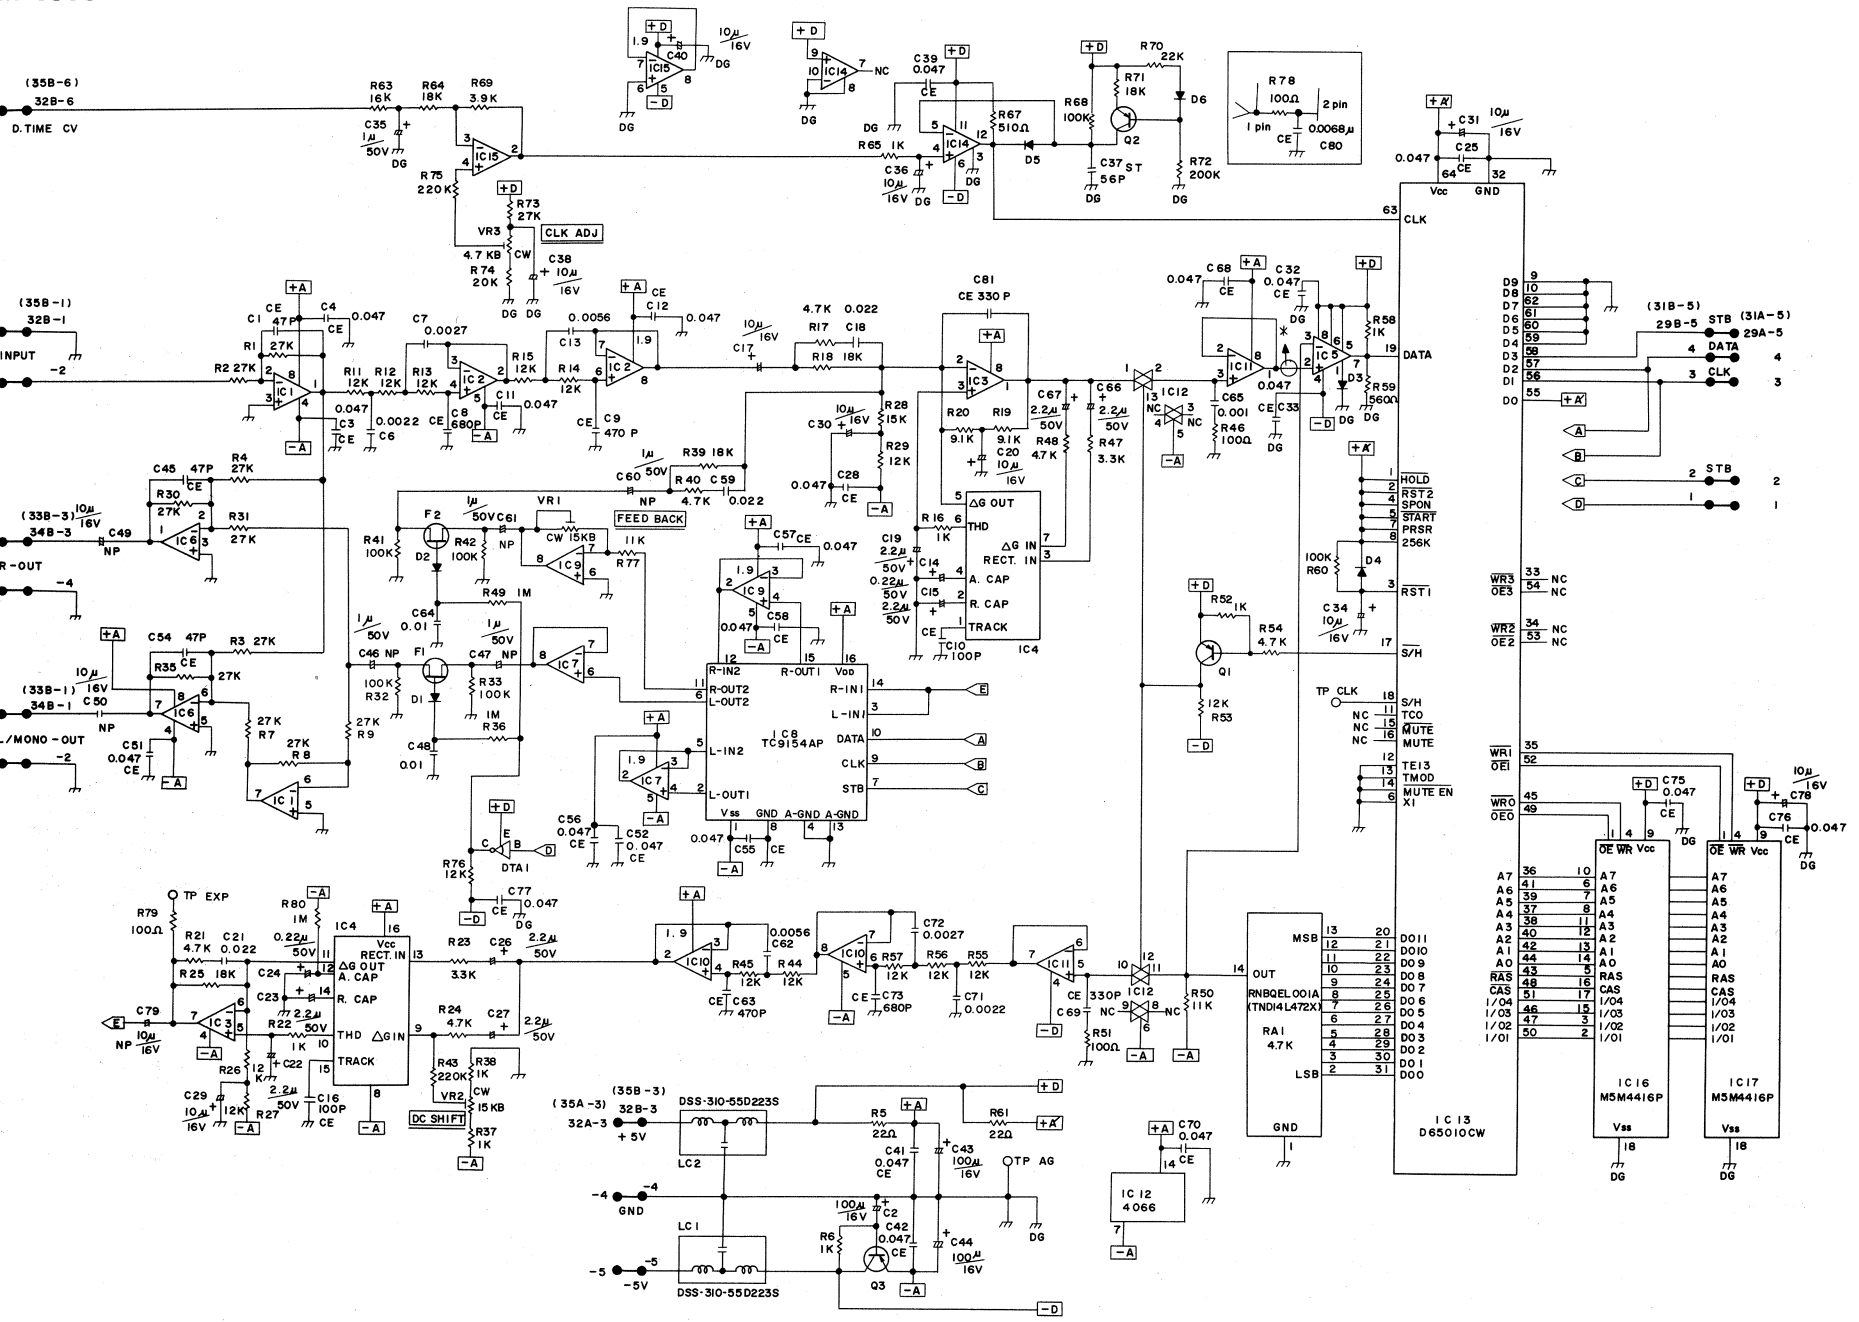

DSS-1

DIGITAL SAMPLING SYNTHESIZER SERVICE MANUAL

CONTENTS

1. SPECIFICATIONS	2	9. SYSTEM EXPLANATION.....	32
2. ERROR MESSAGES	3	10. MAIN CIRCUIT EXPLANATION	39
3. MIDI IMPLEMENTATION	4	11. CHECK AND ADJUSTMENT PROCEDURE.....	43
4. STRUTURAL DIAGRAM.....	9	12. REFERENCE DATA	49
5. CONNECTOR DIAGRAM	12	13. TROUBLESHOOTING GUIDE	59
6. BLOCK DIAGRAM.....	13	14. PARTS LIST	62
7. CIRCUIT DIAGRAM.....	14		
8. P.C. BOARD.....	25		

KORG®

KLM-780

KLM-786

TRANS
C-020

	100v	200v
FU 1		
FU 2	125v 2A	250vT1.6A
FU 3		
FU 4		
FU 5	125v 3A	250vT1.6A
FU 6	125v 4A	250vT3.15A

M-1050

KLM-1061

KEYBOARD MATRIX

DIODE; 1S1555

23B- 1 2 3 4 5 6 7 8

24B- 1 2 3 4 5 6 7 8

25B- 1 2 3 4 5 6 7 8

KLM-784. 785. 788. 1012. 1013

KLM-1036

KLM-1049