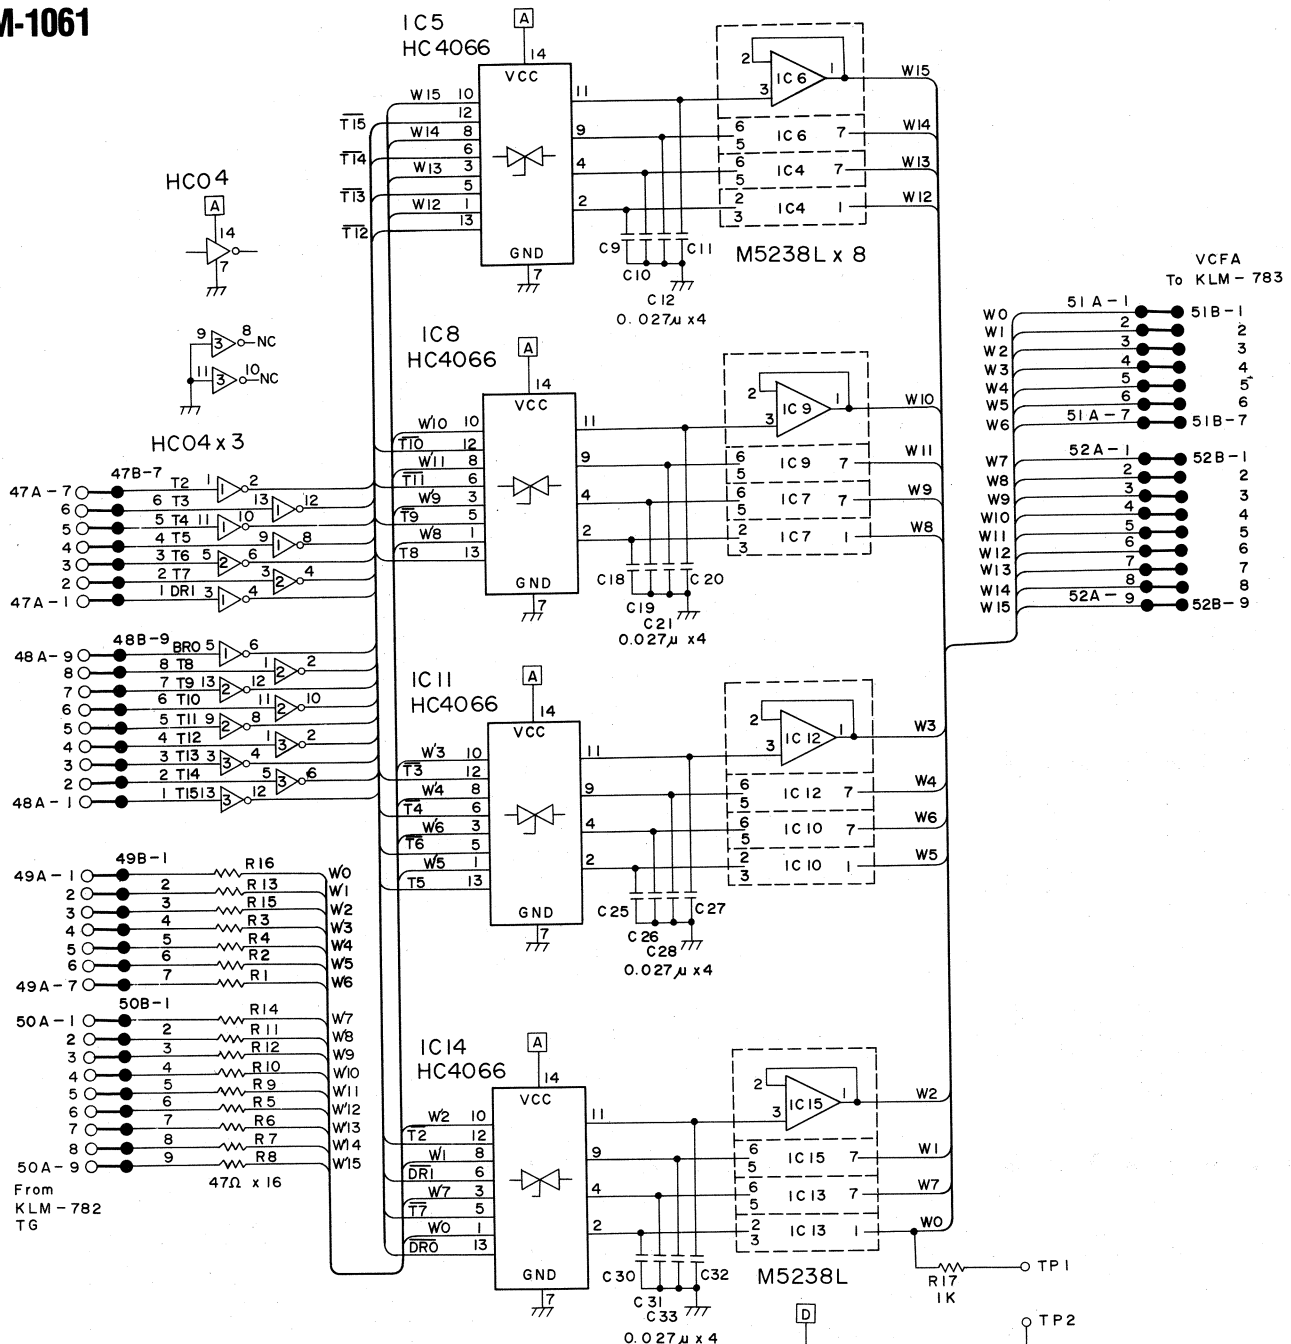

DSS-1

DIGITAL SAMPLING SYNTHESIZER SERVICE MANUAL

CONTENTS

1. SPECIFICATIONS	2	9. SYSTEM EXPLANATION.....	32
2. ERROR MESSAGES	3	10. MAIN CIRCUIT EXPLANATION	39
3. MIDI IMPLEMENTATION	4	11. CHECK AND ADJUSTMENT PROCEDURE.....	43
4. STRUTURAL DIAGRAM.....	9	12. REFERENCE DATA	49
5. CONNECTOR DIAGRAM	12	13. TROUBLESHOOTING GUIDE	59
6. BLOCK DIAGRAM.....	13	14. PARTS LIST	62
7. CIRCUIT DIAGRAM.....	14		
8. P.C. BOARD.....	25		

KORG®

KLM-780

KLM-786

TRANS
C-020

	100v	200v
FU 1		
FU 2	125v 2A	250vT1.6A
FU 3		
FU 4		
FU 5	125v 3A	250vT1.6A
FU 6	125v 4A	250vT3.15A

M-1050

KLM-1061

KEYBOARD MATRIX

DIODE; 1S1555

23B- 1 2 3 4 5 6 7 8

24B- 1 2 3 4 5 6 7 8

25B- 1 2 3 4 5 6 7 8

KLM-784. 785. 788. 1012. 1013

KLM-1036

KLM-1049