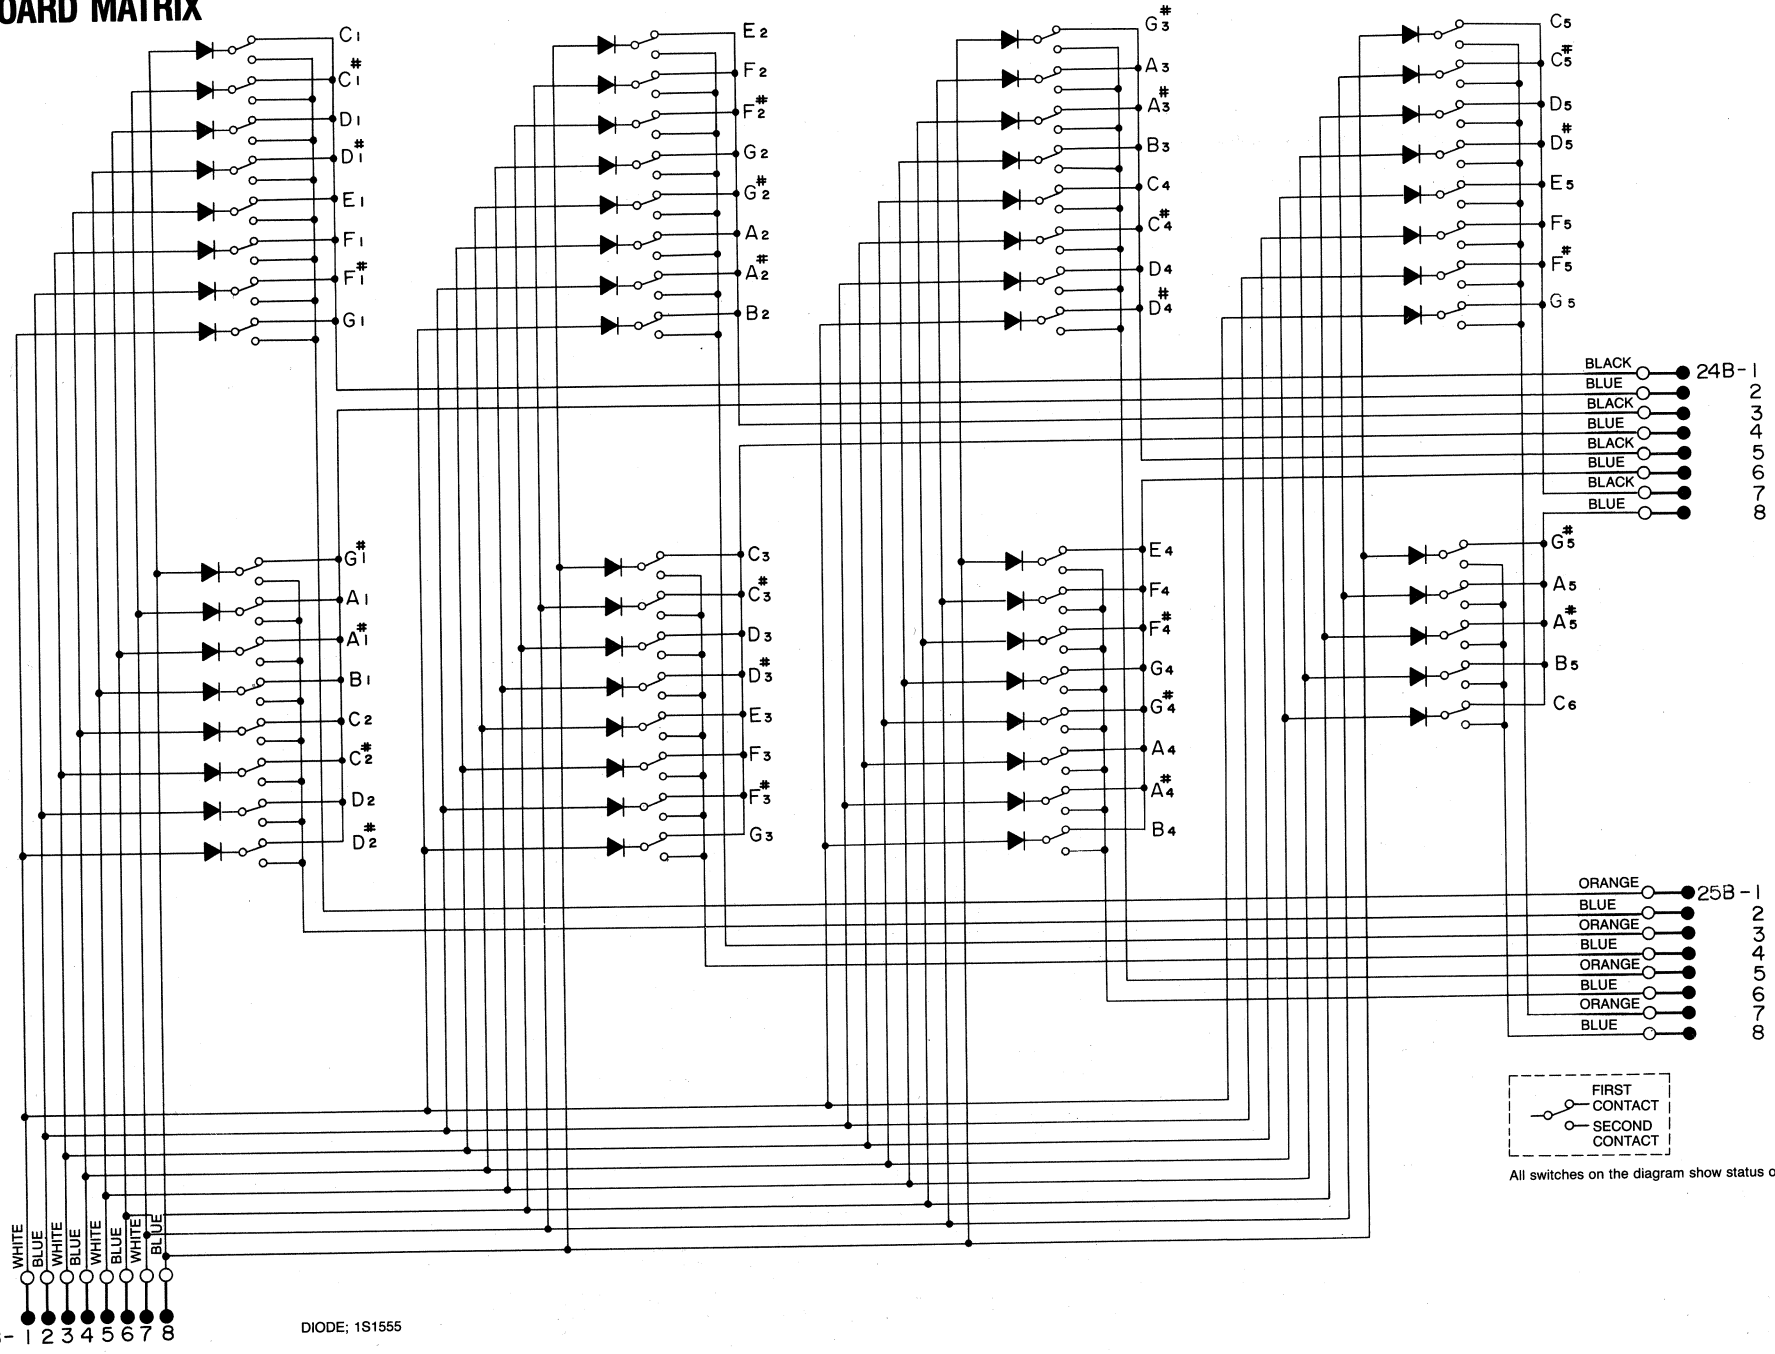

DSS-1

DIGITAL SAMPLING SYNTHESIZER SERVICE MANUAL

CONTENTS

1. SPECIFICATIONS	2	9. SYSTEM EXPLANATION.....	32
2. ERROR MESSAGES	3	10. MAIN CIRCUIT EXPLANATION	39
3. MIDI IMPLEMENTATION	4	11. CHECK AND ADJUSTMENT PROCEDURE.....	43
4. STRUTURAL DIAGRAM.....	9	12. REFERENCE DATA	49
5. CONNECTOR DIAGRAM	12	13. TROUBLESHOOTING GUIDE	59
6. BLOCK DIAGRAM.....	13	14. PARTS LIST	62
7. CIRCUIT DIAGRAM.....	14		
8. P.C. BOARD.....	25		

KORG®

KLM-780

KLM-786

TRANS
C-020

	100v	200v
FU 1		
FU 2	125v 2A	250vT1.6A
FU 3		
FU 4		
FU 5	125v 3A	250vT1.6A
FU 6	125v 4A	250vT3.15A

M-1050

KLM-1061

KEYBOARD MATRIX

DIODE; 1S1555

23B- 1 2 3 4 5 6 7 8

24B- 1 2 3 4 5 6 7 8

25B- 1 2 3 4 5 6 7 8

KLM-784. 785. 788. 1012. 1013

KLM-1036

KLM-1049